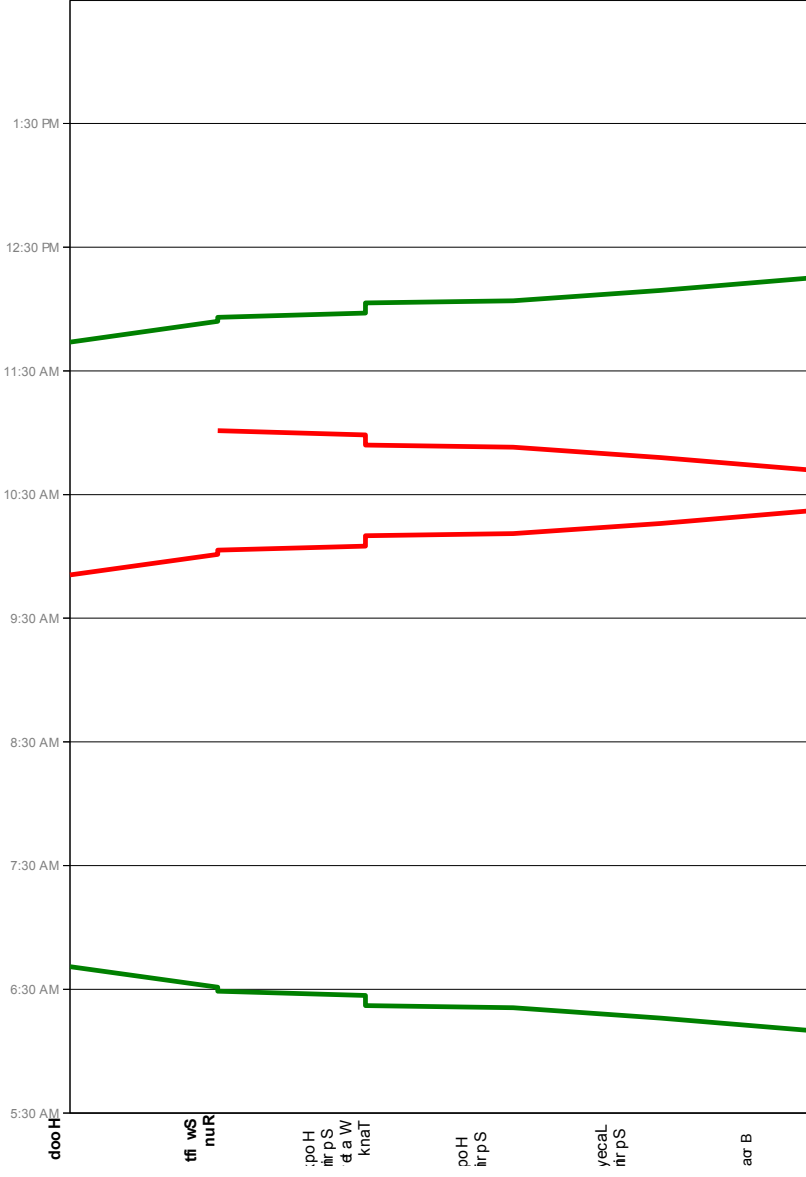

*Easton & Potomac W/S
Potomac Route*

Stenandook Route

Blue Ridge Route