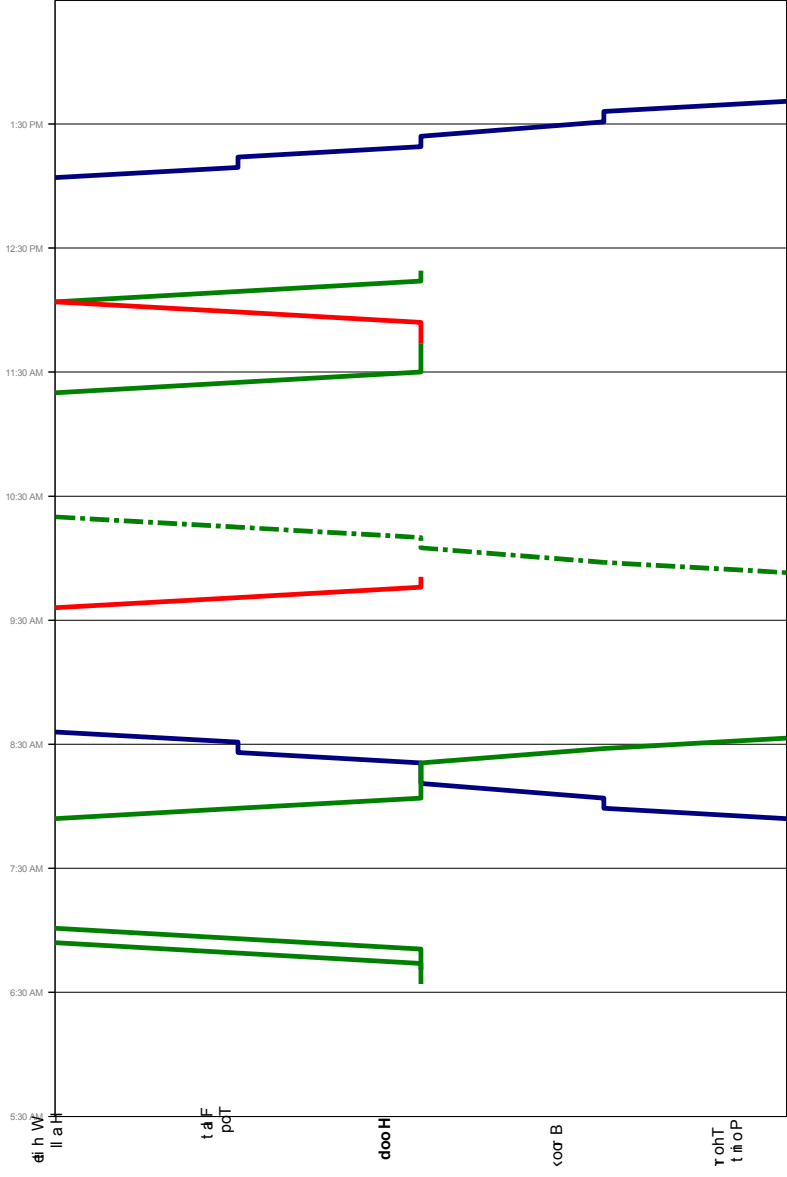

*Easton & Potomac W/S
Potomac Route*

Stenandook Route

Blue Ridge Route